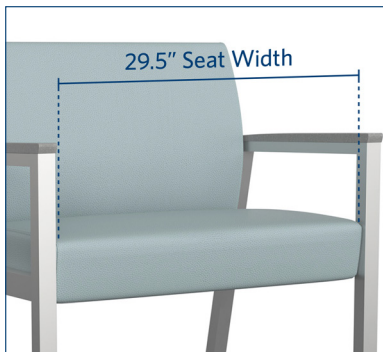

Kadia Mod Hip Chair

Koncert Hip Chair

FEATURES + SPECS

Hip Chairs by Knú Comfort®

Features | Wall-Saver Leg Design. Flex Back. Seat Clean-Out. Adjustable Glides. Field Replaceable Components. 16 Gauge Steel Frame. Heavy Steel Rails Connecting Arms and Seats. High Quality Comfort Webbing in Guest Seats.

Configurations | 1-Seat. Bariatric. 2 Frame Styles.

Finish Options | Metal Frame Standard in 540 Pewter Powder Coat. 211 Silver Frost Powder Coat Available. Solid Surface Arm Caps (*Kadia Mod Only*). Urethane Arm Caps. Wood Arm Caps.

Other Options | Moisture Barrier on Seat and Back.

Weight Capacity | Guest Seats {550 lbs}. Bariatric Seats {750 lbs}.

BARIATRIC OPTION

FLEX BACK

SEAT CLEAN-OUT

KONCERT ARM

KADIA MOD ARM

L A Z B O Y[®]
H E A L T H C A R E