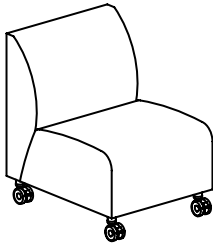

**TO ORDER, SPECIFY**

- 1. Model Number      3. Finish
- 2. Textile            4. Options

**AS10N - ARMLESS LOUNGE CHAIR**

**DIMENSIONS**

Width	24.5	Seat Width	24.5	Back Height	14.25
Depth	30.75	Seat Depth	21.5	Arm Height	N/A
Height	32.75	Seat Height	18.5	Weight	48
COM	3 YDS				

**PRICING - AS10N**

COM	4	5	6	7	8	9	10	11
1559	1579	1619	1659	1729	1829	1889	2029	2459

**AS10NC - ARMLESS LOUNGE CHAIR ON CASTERS**

**DIMENSIONS**

Width	24.5	Seat Width	24.5	Back Height	14.25
Depth	30.75	Seat Depth	21.5	Arm Height	N/A
Height	32.75	Seat Height	18.5	Weight	48
COM	3 YDS				

**PRICING - AS10NC**

COM	4	5	6	7	8	9	10	11
1789	1819	1859	1899	1979	2059	2119	2259	2679

**AS20N - ARMLESS LOVESEAT**

**DIMENSIONS**

Width	48.75	Seat Width	48.75	Back Height	14.25
Depth	30.75	Seat Depth	21.5	Arm Height	N/A
Height	32.75	Seat Height	18.5	Weight	94
COM	4.5 YDS				

**PRICING - AS20N**

COM	4	5	6	7	8	9	10	11
2519	2579	2699	2789	2929	3079	3209	3459	4069

**AS30N - ARMLESS SOFA**

**DIMENSIONS**

Width	72.75	Seat Width	72.75	Back Height	14.25
Depth	30.75	Seat Depth	21.5	Arm Height	N/A
Height	32.75	Seat Height	18.5	Weight	138
COM	8.5 YDS				