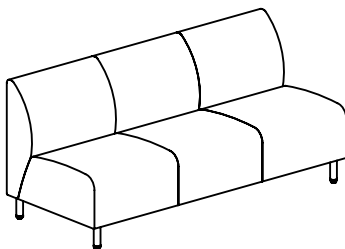

**TO ORDER, SPECIFY**

- 1. Model Number      3. Finish
- 2. Textile            4. Options

**AS10N - ARMLESS LOUNGE CHAIR**

**DIMENSIONS**

Width	24.5	Seat Width	24.5	Back Height	14.25
Depth	30.75	Seat Depth	21.5	Arm Height	N/A
Height	32.75	Seat Height	18.5	Weight	48
COM	3 YDS				

**PRICING - AS10N**

COM	4	5	6	7	8	9	10	11
1559	1579	1619	1659	1729	1829	1889	2029	2459

**AS10NC - ARMLESS LOUNGE CHAIR ON CASTERS**

**DIMENSIONS**

Width	24.5	Seat Width	24.5	Back Height	14.25
Depth	30.75	Seat Depth	21.5	Arm Height	N/A
Height	32.75	Seat Height	18.5	Weight	48
COM	3 YDS				

**PRICING - AS10NC**

COM	4	5	6	7	8	9	10	11
1789	1819	1859	1899	1979	2059	2119	2259	2679

**AS20N - ARMLESS LOVESEAT**

**DIMENSIONS**

Width	48.75	Seat Width	48.75	Back Height	14.25
Depth	30.75	Seat Depth	21.5	Arm Height	N/A
Height	32.75	Seat Height	18.5	Weight	94
COM	4.5 YDS				

**PRICING - AS20N**

COM	4	5	6	7	8	9	10	11
2519	2579	2699	2789	2929	3079	3209	3459	4069

**AS30N - ARMLESS SOFA**

**DIMENSIONS**

Width	72.75	Seat Width	72.75	Back Height	14.25
Depth	30.75	Seat Depth	21.5	Arm Height	N/A
Height	32.75	Seat Height	18.5	Weight	138
COM	8.5 YDS				