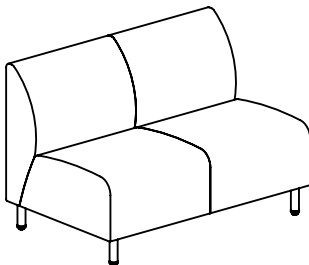

**TO ORDER, SPECIFY**

- 1. Model Number      3. Finish
- 2. Textile            4. Options

**AS10N - ARMLESS LOUNGE CHAIR**

**DIMENSIONS**

Width	24.5	Seat Width	24.5	Back Height	14.25
Depth	30.75	Seat Depth	21.5	Arm Height	N/A
Height	32.75	Seat Height	18.5	Weight	48
COM	3 YDS				

**PRICING - AS10N**

COM	4	5	6	7	8	9	10	11
1559	1579	1619	1659	1729	1829	1889	2029	2459

**AS10NC - ARMLESS LOUNGE CHAIR ON CASTERS**

**DIMENSIONS**

Width	24.5	Seat Width	24.5	Back Height	14.25
Depth	30.75	Seat Depth	21.5	Arm Height	N/A
Height	32.75	Seat Height	18.5	Weight	48
COM	3 YDS				

**PRICING - AS10NC**

COM	4	5	6	7	8	9	10	11
1789	1819	1859	1899	1979	2059	2119	2259	2679

**AS20N - ARMLESS LOVESEAT**

**DIMENSIONS**

Width	48.75	Seat Width	48.75	Back Height	14.25
Depth	30.75	Seat Depth	21.5	Arm Height	N/A
Height	32.75	Seat Height	18.5	Weight	94
COM	4.5 YDS				

**PRICING - AS20N**

COM	4	5	6	7	8	9	10	11
2519	2579	2699	2789	2929	3079	3209	3459	4069

**AS30N - ARMLESS SOFA**

**DIMENSIONS**

Width	72.75	Seat Width	72.75	Back Height	14.25
Depth	30.75	Seat Depth	21.5	Arm Height	N/A
Height	32.75	Seat Height	18.5	Weight	138
COM	8.5 YDS				