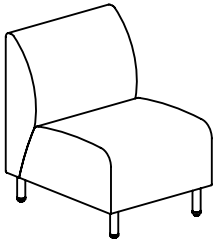

**TO ORDER, SPECIFY**

- 1. Model Number      3. Finish
- 2. Textile            4. Options

**AS10N - ARMLESS LOUNGE CHAIR**

**DIMENSIONS**

Width	24.5	Seat Width	24.5	Back Height	14.25
Depth	30.75	Seat Depth	21.5	Arm Height	N/A
Height	32.75	Seat Height	18.5	Weight	48
COM	3 YDS				

**PRICING - AS10N**

COM	4	5	6	7	8	9	10	11
1559	1579	1619	1659	1729	1829	1889	2029	2459

**AS10NC - ARMLESS LOUNGE CHAIR ON CASTERS**

**DIMENSIONS**

Width	24.5	Seat Width	24.5	Back Height	14.25
Depth	30.75	Seat Depth	21.5	Arm Height	N/A
Height	32.75	Seat Height	18.5	Weight	48
COM	3 YDS				

**PRICING - AS10NC**

COM	4	5	6	7	8	9	10	11
1789	1819	1859	1899	1979	2059	2119	2259	2679

**AS20N - ARMLESS LOVESEAT**

**DIMENSIONS**

Width	48.75	Seat Width	48.75	Back Height	14.25
Depth	30.75	Seat Depth	21.5	Arm Height	N/A
Height	32.75	Seat Height	18.5	Weight	94
COM	4.5 YDS				

**PRICING - AS20N**

COM	4	5	6	7	8	9	10	11
2519	2579	2699	2789	2929	3079	3209	3459	4069

**AS30N - ARMLESS SOFA**

**DIMENSIONS**

Width	72.75	Seat Width	72.75	Back Height	14.25
Depth	30.75	Seat Depth	21.5	Arm Height	N/A
Height	32.75	Seat Height	18.5	Weight	138
COM	8.5 YDS				