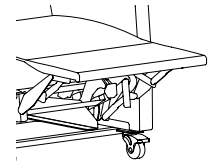

EV, Rêma, Koncert | Mobile Room Saver™ Recliners - 22" Seat - 350 lb Weight Rating

EV | E1307 | EC1307
30.75" Overall Width

Rêma | R1307 | RC1307
30.75" Overall Width

Koncert | K1307 | KC1307
30.75" Overall Width

DIMENSIONS | E1307 | R1307 | K1307 | Chaise Models

Width	30.75	Seat Width	22.25	Back Height	24
Depth	35.25	Seat Depth	20	Arm Height	26.75
Height	43.375	Seat Height	19.75	Weight	98
COM (Standard)	4 YDS	COM (Chaise)	5 YDS	Seat Depth (kick-out)	37.75
Reclined Depth	65.5	Weight Capacity	350 lbs.	Distance from Wall	6