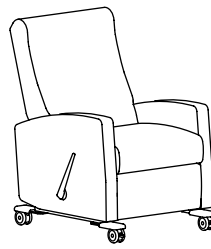

EV, Rêma, Koncert | Mobile Room Saver™ Recliners - 22" Seat - 350 lb Weight Rating

EV | E1307 | EC1307
30.75" Overall Width

Rêma | R1307 | RC1307
30.75" Overall Width

Koncert | K1307 | KC1307
30.75" Overall Width

DIMENSIONS | E1307 | R1307 | K1307 | Chaise Models

Width	30.75	Seat Width	22.25	Back Height	24
Depth	35.25	Seat Depth	20	Arm Height	26.75
Height	43.375	Seat Height	19.75	Weight	98
COM (Standard)	4 YDS	COM (Chaise)	5 YDS	Seat Depth (kick-out)	37.75
Reclined Depth	65.5	Weight Capacity	350 lbs.	Distance from Wall	6