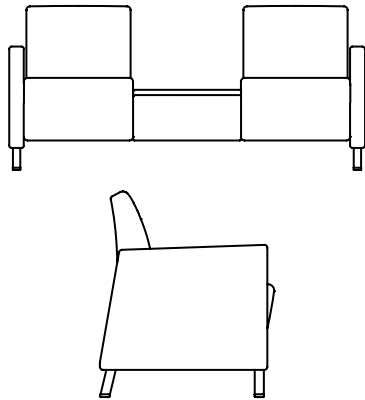

TO ORDER, SPECIFY

- 1. Model Number 3. Finish
- 2. Textile 4. Options

KMU20TF - 2 SEAT LOUNGE WITH INTERVENING TABLE, NO INTERVENING ARMS, UPHOLSTERED ARMS

DIMENSIONS

Width	72	Seat Width	22	Back Height	15
Depth	29	Seat Depth	20	Arm Height	25.25
Height	32.75	Seat Height	18.25	Weight	155
COM	6.1 YDS				

PRICING - KMU20TF

COM	4	5	6	7	8	9	10	11	
	3939	4069	4239	4419	4659	4929	5149	5589	6109

KMU20T - 2 SEAT LOUNGE WITH INTERVENING TABLE, NO INTERVENING ARMS, ARM CAPS

DIMENSIONS

Width	72	Seat Width	22	Back Height	15
Depth	29	Seat Depth	20	Arm Height	25.5
Height	32.75	Seat Height	18.25	Weight	155
COM	6.1 YDS				