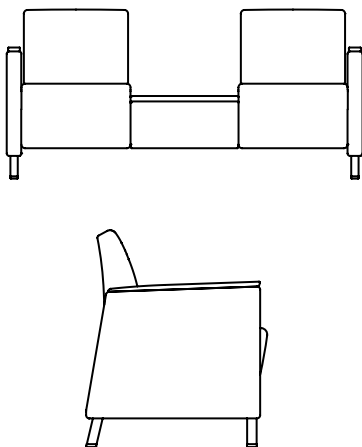

TO ORDER, SPECIFY

- 1. Model Number 3. Finish
- 2. Textile 4. Options

KMU20TF - 2 SEAT LOUNGE WITH INTERVENING TABLE, NO INTERVENING ARMS, UPHOLSTERED ARMS

DIMENSIONS

Width	72	Seat Width	22	Back Height	15
Depth	29	Seat Depth	20	Arm Height	25.25
Height	32.75	Seat Height	18.25	Weight	155
COM	6.1 YDS				

PRICING - KMU20TF

COM	4	5	6	7	8	9	10	11	
	3939	4069	4239	4419	4659	4929	5149	5589	6109

KMU20T - 2 SEAT LOUNGE WITH INTERVENING TABLE, NO INTERVENING ARMS, ARM CAPS

DIMENSIONS

Width	72	Seat Width	22	Back Height	15
Depth	29	Seat Depth	20	Arm Height	25.5
Height	32.75	Seat Height	18.25	Weight	155
COM	6.1 YDS				