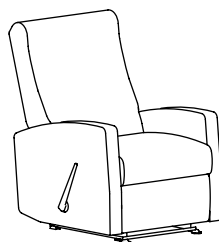

EV, Rêma, Koncert | Room Saver™ Recliners - 22" Seat - 350 lb Weight Rating

EV | E1304 | EC1304
30.75" Overall Width

Rêma | R1304 | RC1304
30.75" Overall Width

Koncert | K1304 | KC1304
30.75" Overall Width

DIMENSIONS | E1304 | R1304 | K1304 | Chaise Models

Width	30.75	Seat Width	22.25	Back Height	24
Depth	34.25	Seat Depth	20	Arm Height	23.75
Height	38.5	Seat Height	17.25	Weight	82
COM (Standard)	4 YDS	COM (Chaise)	5 YDS	Seat Depth (kick-out)	37.75
Reclined Depth	66.5	Weight Capacity	350 lbs.	Distance from Wall	6

*Please refer to page 14 for finishes.

Width: 27"
Height: 1"
Depth: 27"
Weight: 10 lbs

Please refer to pages 134/135 for Options descriptions & images.
Please refer to page 132 for the recliner ordering guide.