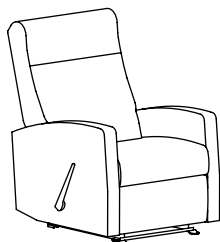

EV, Rêma, Koncert | Room Saver™ Recliners - 22" Seat - 350 lb Weight Rating

EV | E1304 | EC1304
30.75" Overall Width

Rêma | R1304 | RC1304
30.75" Overall Width

Koncert | K1304 | KC1304
30.75" Overall Width

DIMENSIONS | E1304 | R1304 | K1304 | Chaise Models

Width	30.75	Seat Width	22.25	Back Height	24
Depth	34.25	Seat Depth	20	Arm Height	23.75
Height	38.5	Seat Height	17.25	Weight	82
COM (Standard)	4 YDS	COM (Chaise)	5 YDS	Seat Depth (kick-out)	37.75
Reclined Depth	66.5	Weight Capacity	350 lbs.	Distance from Wall	6

*Please refer to page 14 for finishes.

Width: 27"
Height: 1"
Depth: 27"
Weight: 10 lbs

Please refer to pages 134/135 for Options descriptions & images.
Please refer to page 132 for the recliner ordering guide.