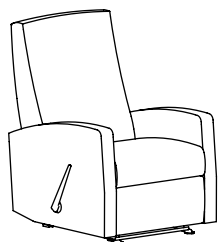

EV, Rêma, Koncert | Room Saver™ Recliners - 22" Seat - 350 lb Weight Rating

EV | E1304 | EC1304
30.75" Overall Width

Rêma | R1304 | RC1304
30.75" Overall Width

Koncert | K1304 | KC1304
30.75" Overall Width

DIMENSIONS | E1304 | R1304 | K1304 | Chaise Models

Width	30.75	Seat Width	22.25	Back Height	24
Depth	34.25	Seat Depth	20	Arm Height	23.75
Height	38.5	Seat Height	17.25	Weight	82
COM (Standard)	4 YDS	COM (Chaise)	5 YDS	Seat Depth (kick-out)	37.75
Reclined Depth	66.5	Weight Capacity	350 lbs.	Distance from Wall	6

*Please refer to page 14 for finishes.

Width: 27"
Height: 1"
Depth: 27"
Weight: 10 lbs

Please refer to pages 134/135 for Options descriptions & images.
Please refer to page 132 for the recliner ordering guide.